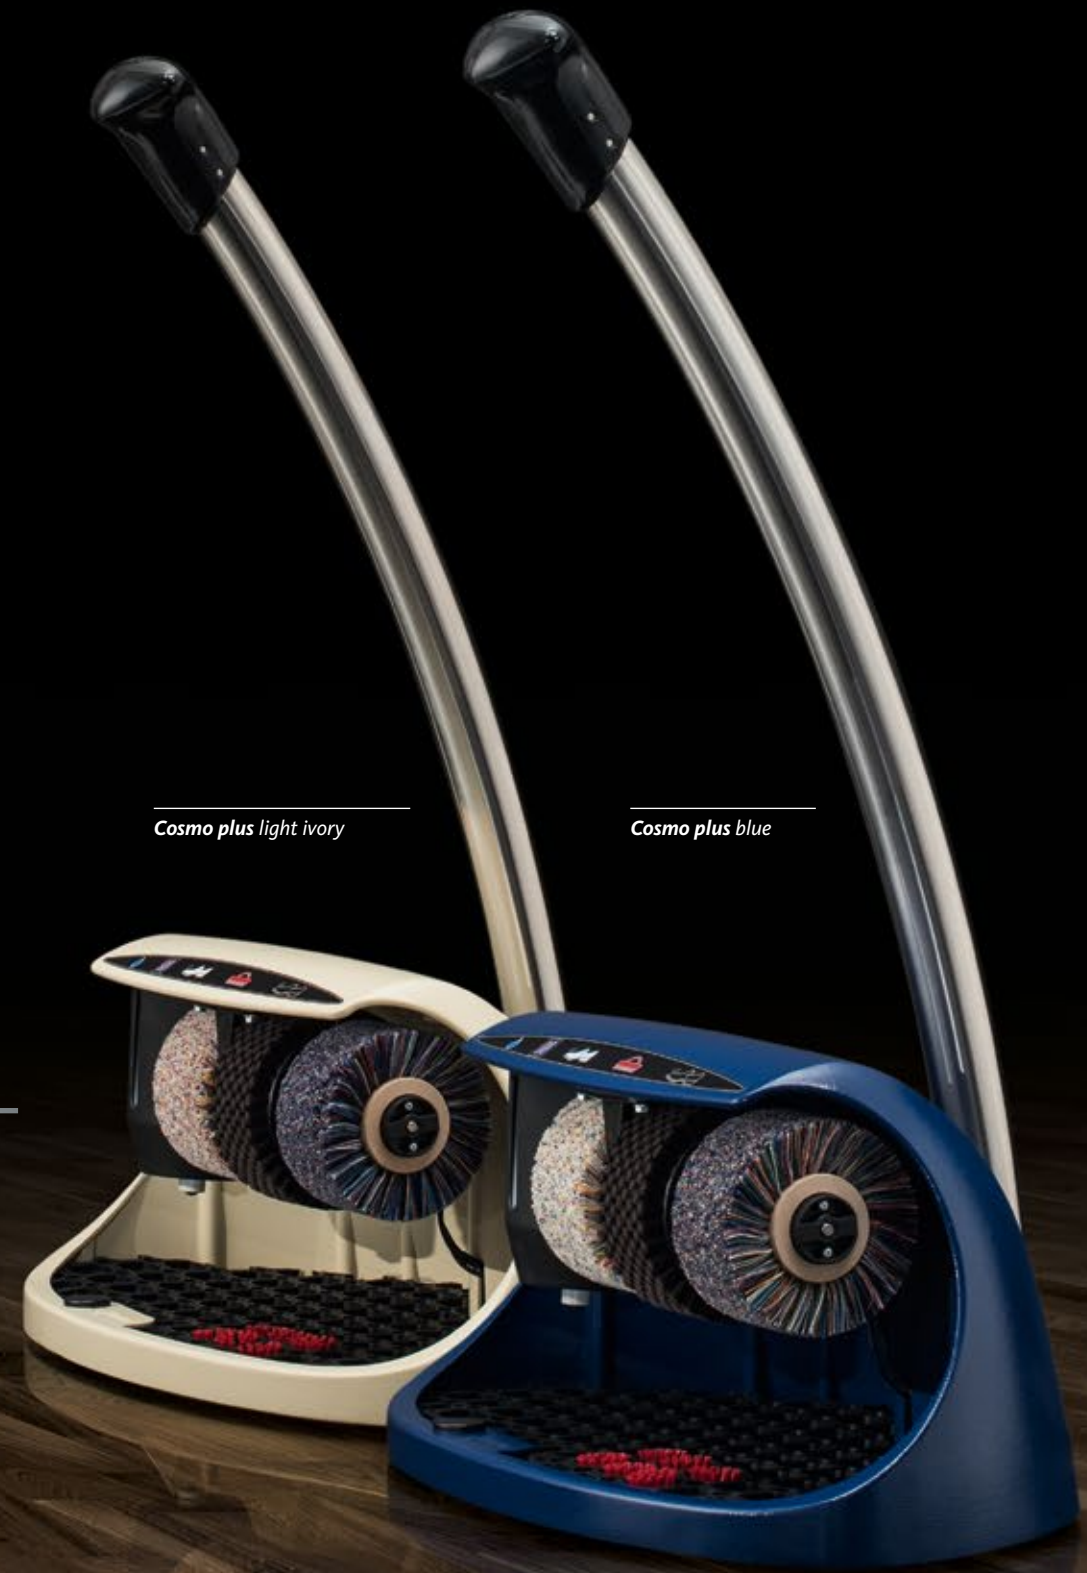

Cosmo plus

The steadfast supporter

The shoe shine machine with the ergonomic handle is simply indispensable in the office. When hustle and bustle threaten to throw things out of joint, it is there to offer a firm grip. Hold on, inhale, exhale – and everything is back on track. Treat yourself to some relief in your day-to-day business.

- with bar for added comfort
- can be coated in various RAL colours

3 year warranty