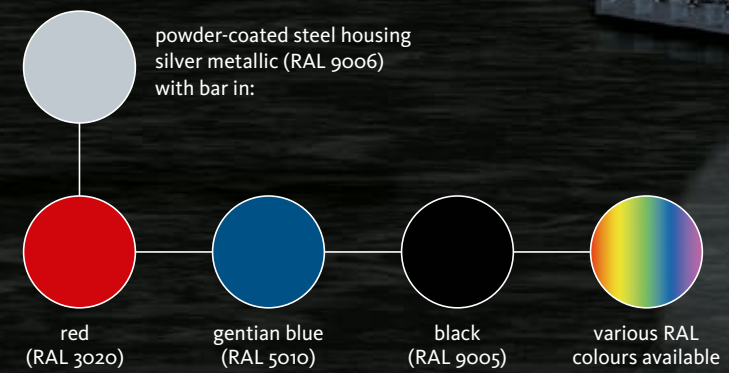

3 year warranty

Politec Solar gentian blue, including polish dispenser