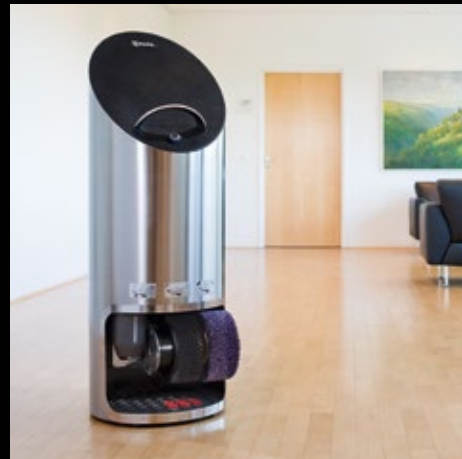

Quadro V2A

Ellipse with high-quality genuine leather finishing

Ellipse

The style-conscious head porter

The round column in brushed stainless steel with bevelled oval cover has the look of a sculpture in expansive corridors, spacious reception areas and lobbies. Whether free-standing, in a corner or directly against the wall, this stylish shoe shine machines always cuts a fine figure. Offer service in its most beautiful shape.

- *high-end property character*
- *cover area optionally available with high-quality leather finishing*

3 year warranty