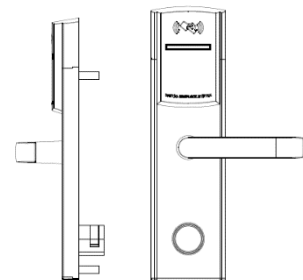

EURO MORTISE:
Center distance:55*72mm