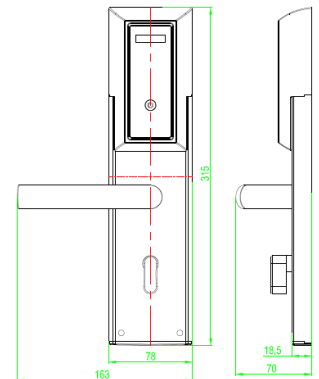

TheRetro Door Lock

HOTELTRONIX provides various models of RFID **with or without** Bluetooth operated locks. These locks can be installed into a wide range of different types of doors. This Includes wooden doors, PCC doors and metal frame doors. There are no wires, but it is a real time door access control system. The locks are available in EURO and ANSI mortise types.

SEMI ONLINE WIRELESS – TAP & ENTER

FULL ONLINE WIRELESS – DOWNLOAD, TOUCH & ENTER

FOR EMERGENCY OVERRIDE PURPOSES

TheRetro RFID Door Lock Features

- 304 stainless steel
- Battery Powered
- Mifare 13.56MHz RFID technology
- Bluetooth offline technology
- Memory capacity - 830 Transactions include Time/Date/Card ID/Card type/Room ID

TheRetro Plus Mobile Key Features

- Bluetooth online technology
- Unlock your door from your smartphone
- Guests download the app and unlock their room using Bluetooth
- Each opening receives a live unlocking record to the software
- 9 Bluetooth Keys per lock
- Bluetooth Keys automatically expire after check-out date has lapsed
- Free to download (iOS and Android)